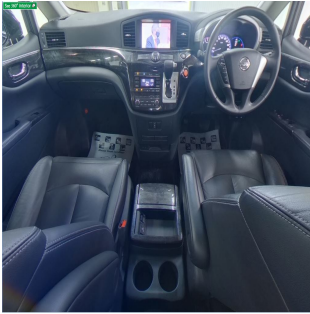

NISSAN Wagon

See 360° Interior 

Stock No.	100087
Maker	Nissan
Model	Elgrand
Chassis	TE52-002543
Mileage	129511
Reg. Year	2010
Bodytype	Station Wagon
Engine	2480 CC
Transmission	AUTOMATIC
Seats	8
Color	BLACK
Location	MELBOURNE