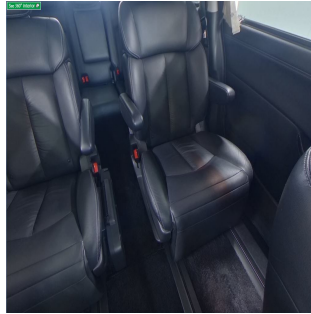

NISSAN Wagon

See 360° Interior 

Stock No.	100087
Maker	Nissan
Model	Elgrand
Chassis	TE52-002543
Mileage	129511
Reg. Year	2010
Bodytype	Station Wagon
Engine	2480 CC
Transmission	AUTOMATIC
Seats	8
Color	BLACK
Location	MELBOURNE