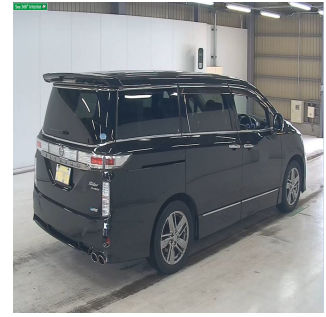

NISSAN Wagon

See 360° Interior 

Stock No.	100087
Maker	Nissan
Model	Elgrand
Chassis	TE52-002543
Mileage	129511
Reg. Year	2010
Bodytype	Station Wagon
Engine	2480 CC
Transmission	AUTOMATIC
Seats	8
Color	BLACK
Location	MELBOURNE