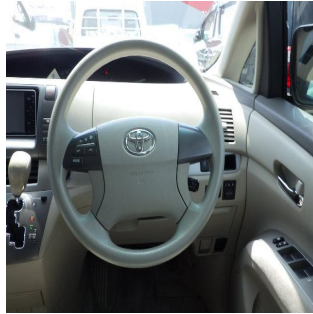

Toyota estima

Stock No.

100113

Maker

Toyota

Model

Estima

Chassis