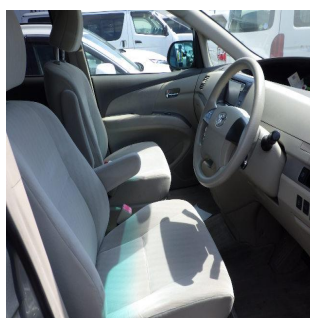

Toyota estima

Stock No.

100113

Maker

Toyota

Model

Estima

Chassis