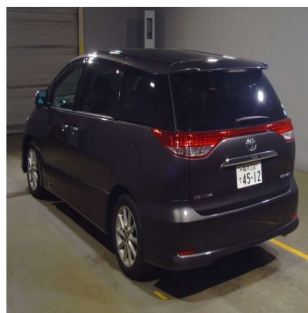

TOYATA ESTIMA 2010

Stock No.	100003
Maker	Toyota
Model	Estima
Chassis	ACR50-7093426
Mileage	49825
Reg. Year	2010
Bodytype	Station Wagon
Engine Model	DBA-ACR50W
Engine	2500 CC
Transmission	AUTOMATIC
Fuel	PETROL
Steering	Right Hand
Seats	6
Color	Silver
Doors	5
Location	LAUNCESTON
Dimensions	[L] [W] [H]