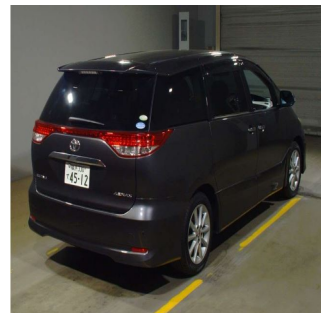

TOYATA ESTIMA 2010

Stock No.	100003
Maker	Toyota
Model	Estima
Chassis	ACR50-7093426
Mileage	49825
Reg. Year	2010
Bodytype	Station Wagon
Engine Model	DBA-ACR50W
Engine	2500 CC
Transmission	AUTOMATIC
Fuel	PETROL
Steering	Right Hand
Seats	6
Color	Silver
Doors	5
Location	LAUNCESTON
Dimensions	[L] [W] [H]