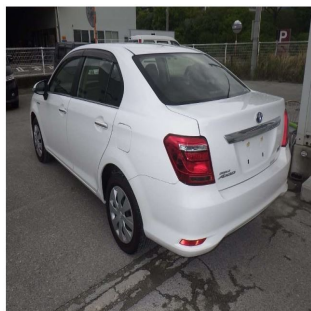

Toyota Axio Car

| | |
|---------------------|----------------|
| Stock No. | 100005 |
| Maker | Toyota |
| Model | Axio |
| Chassis | NKE165-7128615 |
| Mileage | 87153 |
| Reg. Year | 2015 |
| Bodytype | Sedan |
| Engine Model | DAA-NKE165 |
| Engine | 1500 CC |
| Transmission | AUTOMATIC |
| Fuel | HYBRID |
| Steering | Right Hand |
| Seats | 5 |
| Color | Pearl white |
| Doors | 5 |
| Grade | G |
| Location | MELBOURNE |
| Dimensions | [L] [W] [H] |