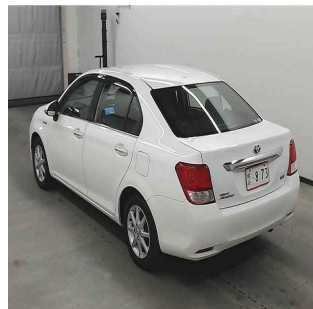

TOYOTA COROLLA AXIO

Stock No.

100010

Maker

Toyota

Model

Axio

Chassis	NKE165-7059094
Mileage	97190
Reg. Year	2014
Bodytype	Sedan
Engine Model	DAA-NKE165
Engine	1500 CC
Transmission	AUTOMATIC
Fuel	HYBRID
Steering	Right Hand
Seats	5
Color	White
Doors	5
Location	MELBOURNE
Dimensions	[L] [W] [H]