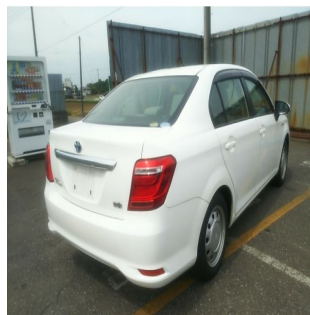

TOYOTA AXIO

Stock No.	100011
Maker	Toyota
Model	Axio
Chassis	NKE165-7129184
Mileage	91114
Reg. Year	2016
Bodytype	Sedan
Engine Model	DAA-NKE165
Engine	1500 CC
Transmission	AUTOMATIC
Fuel	HYBRID
Steering	Right Hand
Seats	5
Color	Pearl white
Doors	5
Location	MELBOURNE
Dimensions	[L] [W] [H]