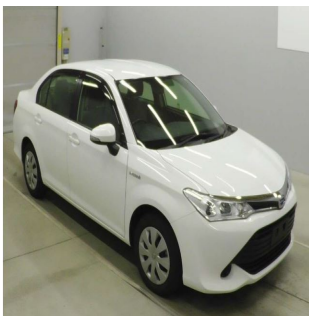

Toyota Axio Hybrid

Stock No.	100013
Maker	Toyota
Model	Axio
Chassis	NKE165-7129595
Mileage	128181
Reg. Year	2016
Bodytype	Station Wagon
Engine Model	DAA-NKE165
Engine	1500 CC
Transmission	AUTOMATIC
Fuel	HYBRID
Steering	Right Hand
Seats	5
Color	White
Doors	5
Location	MELBOURNE
Dimensions	[L] [W] [H]