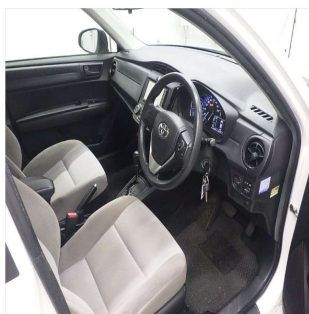

Toyota Axio Hybrid

Stock No.	100013
Maker	Toyota
Model	Axio
Chassis	NKE165-7129595
Mileage	128181
Reg. Year	2016
Bodytype	Station Wagon
Engine Model	DAA-NKE165
Engine	1500 CC
Transmission	AUTOMATIC
Fuel	HYBRID
Steering	Right Hand
Seats	5
Color	White
Doors	5
Location	MELBOURNE
Dimensions	[L] [W] [H]