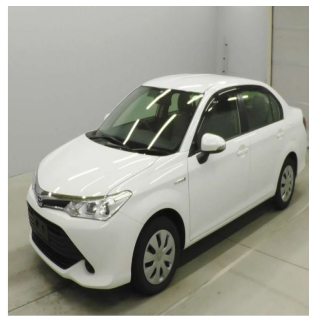

Toyota Axio Hybrid

Stock No.	100013
Maker	Toyota
Model	Axio
Chassis	NKE165-7129595
Mileage	128181
Reg. Year	2016
Bodytype	Station Wagon
Engine Model	DAA-NKE165
Engine	1500 CC
Transmission	AUTOMATIC
Fuel	HYBRID
Steering	Right Hand
Seats	5
Color	White
Doors	5
Location	MELBOURNE
Dimensions	[L] [W] [H]