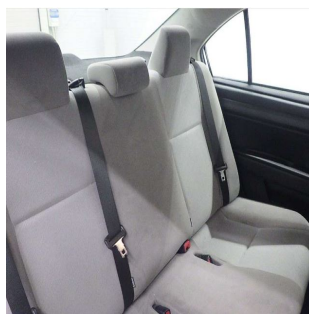

Toyota Axio Hybrid

Stock No.	100013
Maker	Toyota
Model	Axio
Chassis	NKE165-7129595
Mileage	128181
Reg. Year	2016
Bodytype	Station Wagon
Engine Model	DAA-NKE165
Engine	1500 CC
Transmission	AUTOMATIC
Fuel	HYBRID
Steering	Right Hand
Seats	5
Color	White
Doors	5
Location	MELBOURNE
Dimensions	[L] [W] [H]