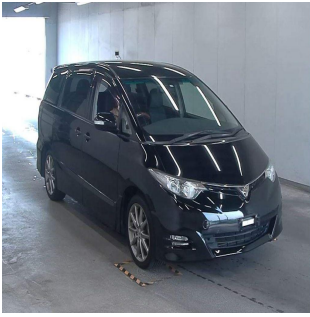

TOYOTA Estima

Stock No.

100045

Maker

Toyota

Model

Estima

Chassis

ACR50-7065382

Mileage

109500

Reg. Year

2008

Bodytype

Van

Engine

2360 CC

Transmission

AUTOMATIC

Seats

7

Color

BLACK

Location