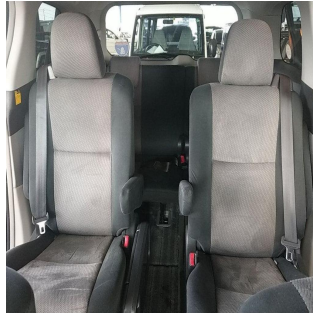

TOYOTA Estima

Stock No.

100045

Maker

Toyota

Model

Estima

Chassis

2360 CC

Transmission

AUTOMATIC

Seats

7

Color

BLACK

Location