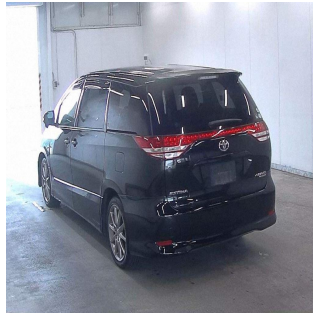

TOYOTA Estima

Stock No.

100045

Maker

Toyota

Model

Estima

Chassis

ACR50-7065382

Mileage

109500

Reg. Year

2008

Bodytype

Van

Engine

2360 CC

Transmission

AUTOMATIC

Seats

7

Color

BLACK

Location