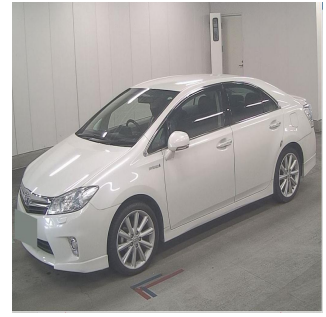

TOYOTA Car

Stock No.	100048
Maker	Toyota
Model	Corolla Hybrid
Chassis	AZK10-2038966
Mileage	115570
Reg. Year	2011
Bodytype	CAR
Engine	2400 CC
Transmission	AUTOMATIC
Seats	5
Color	Pearl white
Location	MELBOURNE