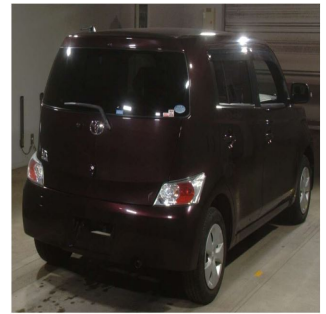

TOYOTA Car

Stock No.	100058
Maker	Toyota
Model	Axio
Chassis	QNC21-0107360
Mileage	68367
Reg. Year	2013
Bodytype	CAR
Engine	1500 CC
Transmission	AUTOMATIC
Seats	5
Color	Maroon
Location	MELBOURNE