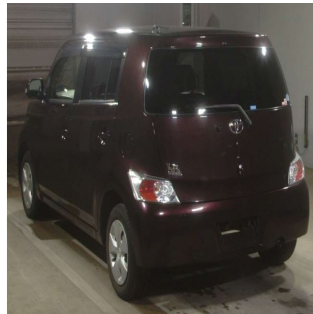

TOYOTA Car

Stock No.	100058
Maker	Toyota
Model	Axio
Chassis	QNC21-0107360
Mileage	68367
Reg. Year	2013
Bodytype	CAR
Engine	1500 CC
Transmission	AUTOMATIC
Seats	5
Color	Maroon
Location	MELBOURNE