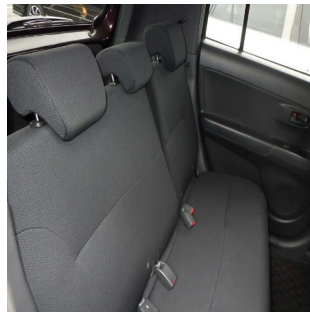

TOYOTA Car

Stock No.	100058
Maker	Toyota
Model	Axio
Chassis	QNC21-0107360
Mileage	68367
Reg. Year	2013
Bodytype	CAR
Engine	1500 CC
Transmission	AUTOMATIC
Seats	5
Color	Maroon
Location	MELBOURNE