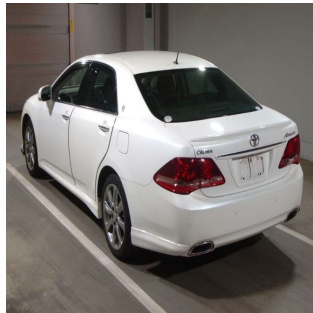

TOYOTA Car

Stock No.	100072
Maker	Toyota
Model	Estima
Chassis	GRS204-0006948
Mileage	109592
Reg. Year	2008
Bodytype	CAR
Engine	3500 CC
Transmission	AUTOMATIC
Seats	5
Color	Pearl white
Location	MELBOURNE